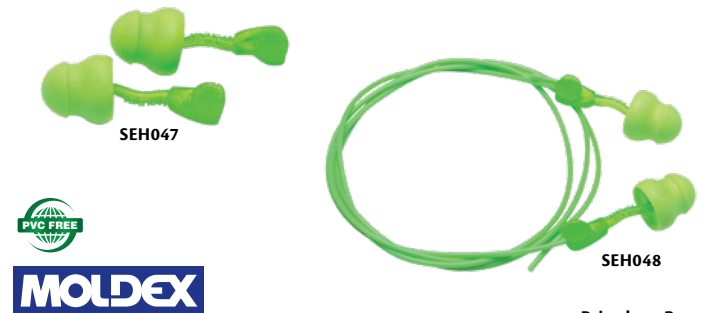

E-A-R™ PUSH-INS EARPLUGS

- Innovative push-to-fit design eliminates need for rolling the foam tip
- Once the plugs are in the ear canals, the comfort lasts
- Pistol-grip handle gives fingertip control and eliminates dirt transfer for better hygiene
- Tapered cones slide in-and-out of the ears quickly, easily and fit correctly
- Soft seal helps provide an impressive NRR of 31 dB
- CSA Class AL

Priced per Box

Model No.	Mfg. No.	Description	Qty/Box (Pairs)	Price /Each
SAS461	318-4000	Uncorded	200	
SAS462	318-4001	Corded	200	

GLIDE™ FOAM EAR PLUGS

- Unique multi-curved stem rotates for a custom fit
- Large handle on curved stem for easy insertion and removal
- Cord can be attached at any desired length
- 100% PVC-free, like all Moldex products and packaging, for a greener alternative
- NRR 30 dB, CSA Class AL

Priced per Box

Model No.	Mfg. No.	Description	Qty/Box (Pairs)	Price /Each
SGP545	6680	Uncorded	200	

GLIDE® FOAM SOOTHERS TWIST-IN MOISTURIZING EARPLUGS

- Moisturizes for all day comfort
- Unique multi-curved stem rotates for a custom fit
- Large handle on curved stem for easy insertion and removal
- Cord can be attached at any desired length
- 100% PVC-free
- NRR dB: 31
- Size: One-Size
- Certification(s): ANSI S3.19-1974, CSA Class AL

Priced per Box

Model No.	Mfg. No.	Description	Qty/Box (Pairs)	Price /Each
SGQ908	6980	Uncorded	100	
SGQ909	6985	Corded	100	

PURA-FIT® FOAM EARPLUGS

- Longer length for easy fitting and removal
- Tapered for easy insertion in any size ear canal
- Non-irritating, smooth surface for added comfort
- Bright green colour as a symbol of Moldex® quality
- NRR 33 dB, CSA Class AL