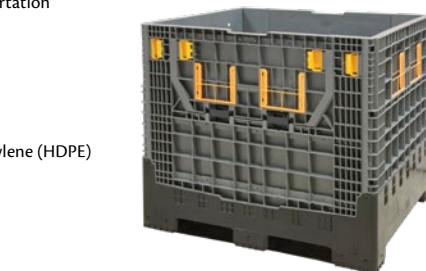

COLLAPSIBLE WIRE CONTAINER

- Welded, mesh wire maximizes visibility and ventilation
- Can be stacked up to 4 high
- Features a drop gate for easy access to products
- Equipped with 4 caster plates that are compatible with all Kleton casters
- Capacity: 4000 lbs.
- Overall Depth: 48"
- Overall Height: 42"
- Overall Width: 40"
- No. of Drop Gates: 1
- Collapsed height: 9"

Prices F.O.B. Mississauga, Ont.

COLLAPSIBLE BULK CONTAINER

- Drop gates knock-down with ease
- Quickly collapsed, folded, and stacked for convenient transportation
- Lid sold separately
- Colour: Grey
- Max. Height: 39.4"
- Max. Length: 47.2"
- Max. Width: 39.4"
- No. of Drop Gates: 2
- Material: High-density polyethylene (HDPE)
- Weight Capacity: 2000 lbs.
- Folded Height: 14.2"
- Weight 121.3 lbs. (55 kg)

Model No. CF862
Price/Each \$

LID

- For use with Kleton collapsible bulk container
- Material: High-density polyethylene (HDPE)
- Colour: Light Grey
- Weight: 13.2 lbs. (6 kg)

Model No. CF863
Price/Each \$

KLETON

NESTING FORKLIIFT BIN

- Storage Capacity: 24 cu.ft.
- Load Capacity: 1200 lbs.
- Barrel type nesting stops
- Nest when empty
- Colour: Blue
- Dimensions: 42" W x 48" D x 30" H

Model No. CF775
Price/Each \$